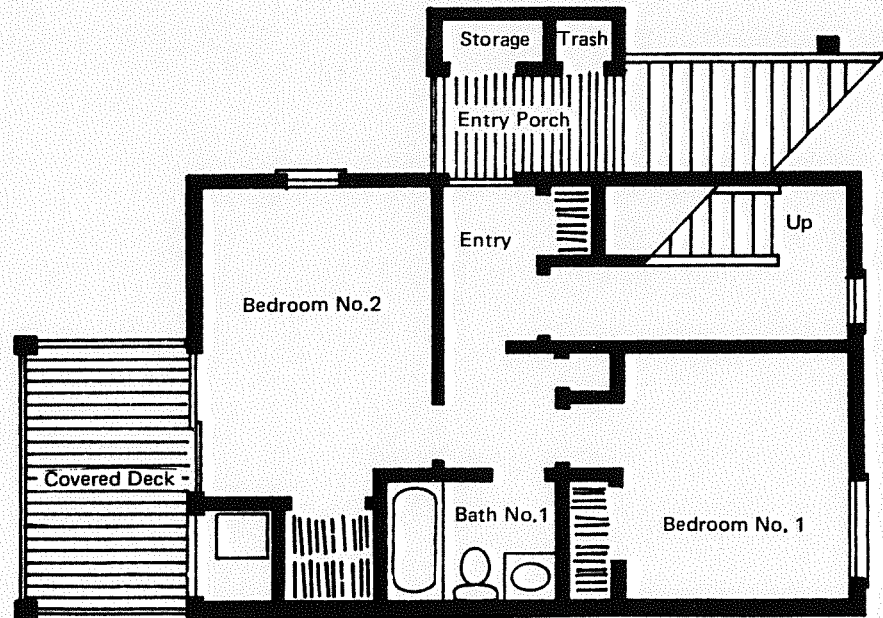

2 BEDROOM 2 BATH UNIT

Gold Bend

Floor Area: 1,019 sq. ft.
Deck Area: 205 sq. ft.
Total Area: 1,224 sq. ft.

Second Floor

First Floor

4 BEDROOM 2 BATH UNIT

Location: Aspen Grove and Gold Bend Clusters

Levels: Three

Third Floor

Second Floor

First Floor

2 BEDROOM 1 BATH UNIT

Floor Area: 966 sq. ft.
Deck Area: 207 sq. ft.
Total Area: 1,173 sq. ft.

Second Floor

First Floor

3 BEDROOM 2 BATH UNIT

Floor Area: 1,270 sq. ft.
Deck Area: 207 sq. ft.
Total Area: 1,477 sq. ft.

Third Floor

Second Floor

First Floor