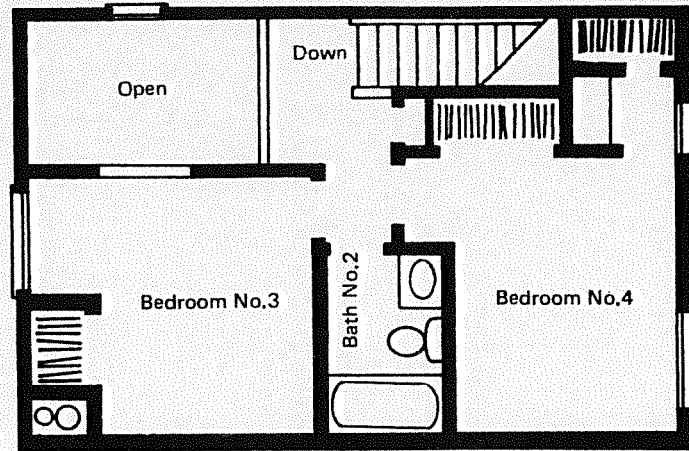

2 BEDROOM 2 BATH UNIT

Gold Bend

Floor Area: 1,019 sq. ft.
Deck Area: 205 sq. ft.
Total Area: 1,224 sq. ft.

Second Floor

First Floor

4 BEDROOM 2 BATH UNIT

Location: Aspen Grove and Gold Bend Clusters

Levels: Three

Third Floor

Second Floor

First Floor

2 BEDROOM 1 BATH UNIT

Floor Area: 966 sq. ft.
Deck Area: 207 sq. ft.
Total Area: 1,173 sq. ft.

Second Floor

First Floor

3 BEDROOM 2 BATH UNIT

Floor Area: 1,270 sq. ft.
Deck Area: 207 sq. ft.
Total Area: 1,477 sq. ft.

Third Floor

Second Floor

First Floor