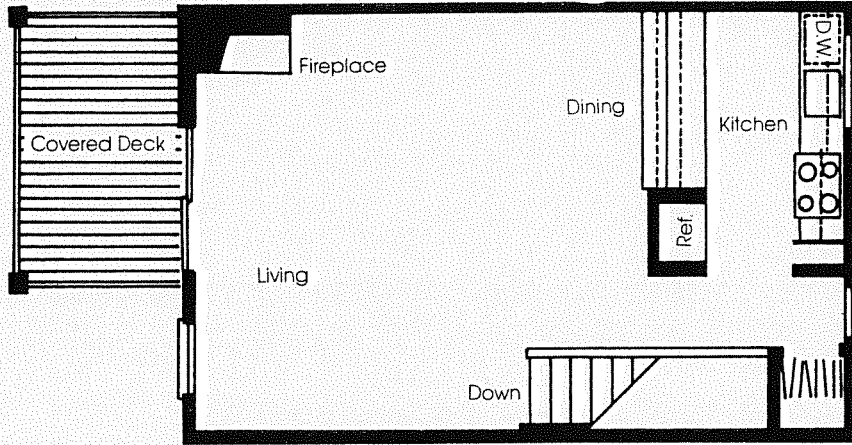

2 BEDROOM 2 BATH UNIT

Gold Bend

Floor Area: 1,019 sq. ft.
Deck Area: 205 sq. ft.
Total Area: 1,224 sq. ft.

Second Floor

First Floor

4 BEDROOM 2 BATH UNIT

Location: Aspen Grove and Gold Bend Clusters

Levels: Three

Third Floor

Second Floor

First Floor

2 BEDROOM 1 BATH UNIT

Floor Area: 966 sq. ft.
Deck Area: 207 sq. ft.
Total Area: 1,173 sq. ft.

Second Floor

First Floor

3 BEDROOM 2 BATH UNIT

Floor Area: 1,270 sq. ft.
Deck Area: 207 sq. ft.
Total Area: 1,477 sq. ft.

Third Floor

Second Floor

First Floor