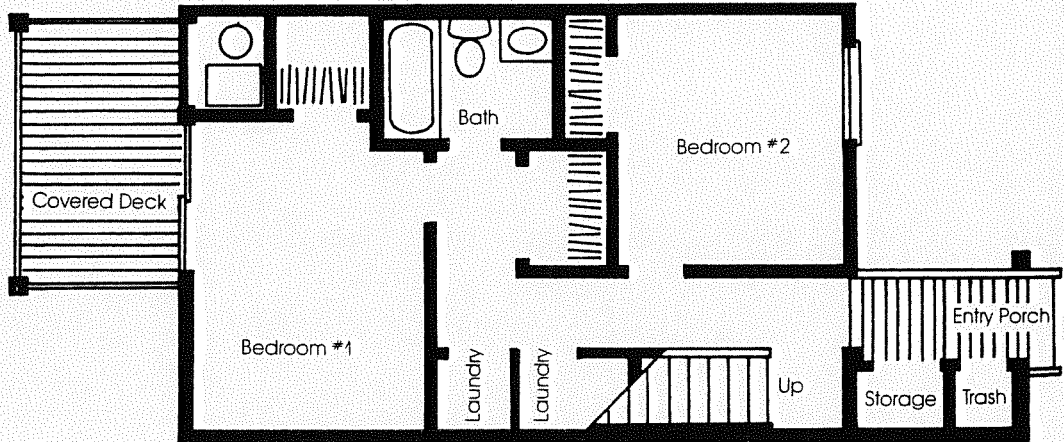

2 BEDROOM 2 BATH UNIT

Gold Bend

Floor Area: 1,019 sq. ft.
Deck Area: 205 sq. ft.
Total Area: 1,224 sq. ft.

Second Floor

First Floor

4 BEDROOM 2 BATH UNIT

Location: Aspen Grove and Gold Bend Clusters

Levels: Three

Third Floor

Second Floor

First Floor

2 BEDROOM 1 BATH UNIT

Floor Area: 966 sq. ft.
Deck Area: 207 sq. ft.
Total Area: 1,173 sq. ft.

Second Floor

First Floor

3 BEDROOM 2 BATH UNIT

Floor Area: 1,270 sq. ft.
Deck Area: 207 sq. ft.
Total Area: 1,477 sq. ft.

Third Floor

Second Floor

First Floor