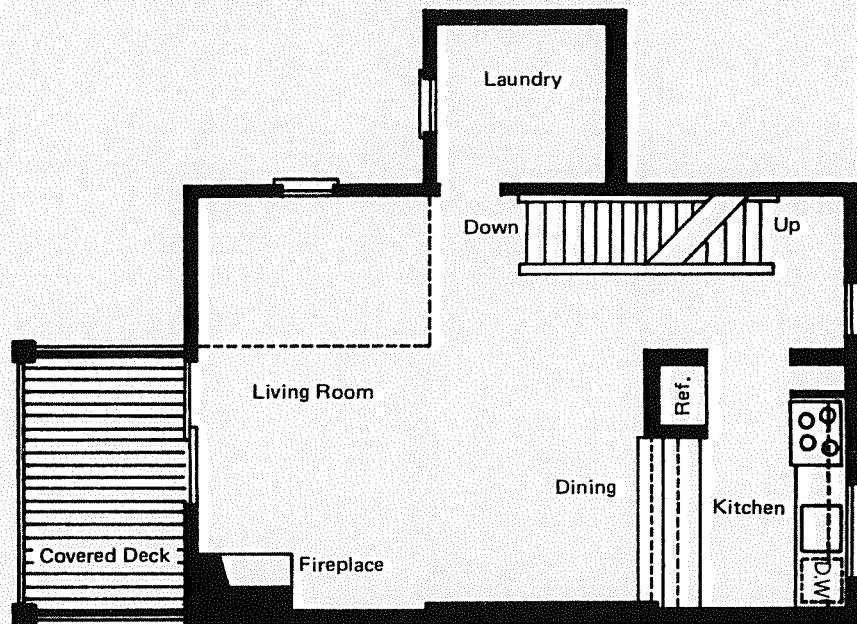

2 BEDROOM 2 BATH UNIT

Gold Bend

Floor Area: 1,019 sq. ft.
Deck Area: 205 sq. ft.
Total Area: 1,224 sq. ft.

Second Floor

First Floor

4 BEDROOM 2 BATH UNIT

Location: Aspen Grove and Gold Bend Clusters

Levels: Three

Third Floor

Second Floor

First Floor

2 BEDROOM 1 BATH UNIT

Floor Area: 966 sq. ft.
Deck Area: 207 sq. ft.
Total Area: 1,173 sq. ft.

Second Floor

First Floor

3 BEDROOM 2 BATH UNIT

Floor Area: 1,270 sq. ft.
Deck Area: 207 sq. ft.
Total Area: 1,477 sq. ft.

Third Floor

Second Floor

First Floor