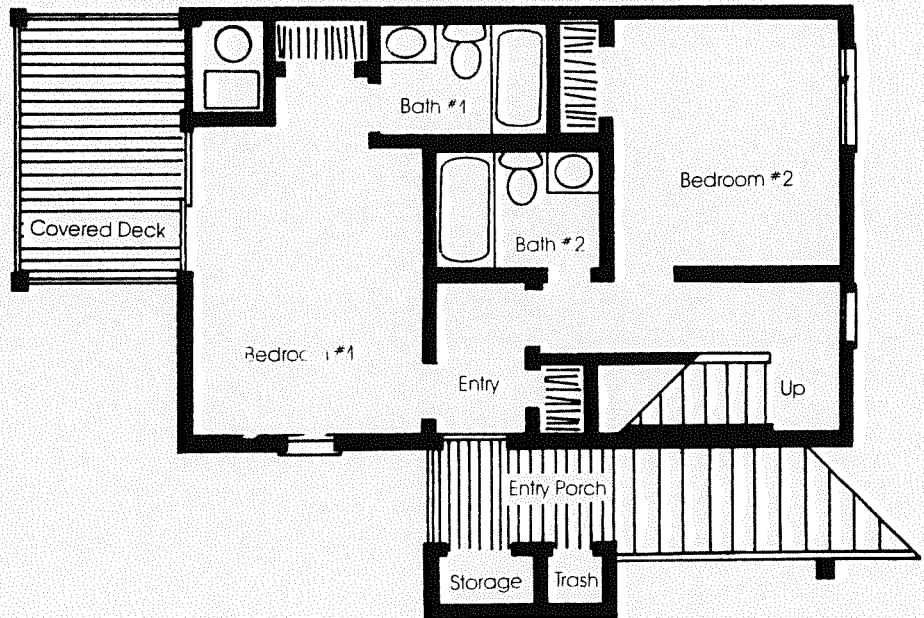

2 BEDROOM 2 BATH UNIT

Gold Bend

Floor Area: 1,019 sq. ft.
Deck Area: 205 sq. ft.
Total Area: 1,224 sq. ft.

Second Floor

First Floor

4 BEDROOM 2 BATH UNIT

Location: Aspen Grove and Gold Bend Clusters

Levels: Three

Third Floor

Second Floor

First Floor

2 BEDROOM 1 BATH UNIT

Floor Area: 966 sq. ft.
Deck Area: 207 sq. ft.
Total Area: 1,173 sq. ft.

Second Floor

First Floor

3 BEDROOM 2 BATH UNIT

Floor Area: 1,270 sq. ft.
Deck Area: 207 sq. ft.
Total Area: 1,477 sq. ft.

Third Floor

Second Floor

First Floor