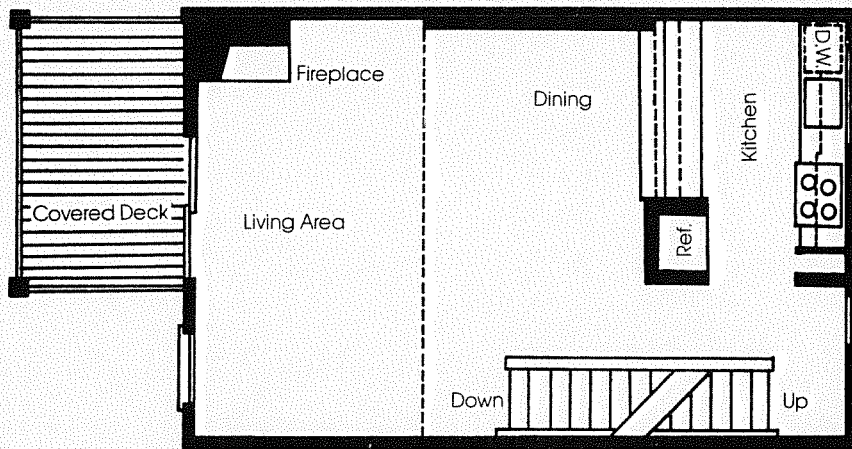

2 BEDROOM 2 BATH UNIT

Gold Bend

Floor Area: 1,019 sq. ft.
Deck Area: 205 sq. ft.
Total Area: 1,224 sq. ft.

Second Floor

First Floor

4 BEDROOM 2 BATH UNIT

Location: Aspen Grove and Gold Bend Clusters

Levels: Three

Third Floor

Second Floor

First Floor

2 BEDROOM 1 BATH UNIT

Floor Area: 966 sq. ft.
Deck Area: 207 sq. ft.
Total Area: 1,173 sq. ft.

Second Floor

First Floor

3 BEDROOM 2 BATH UNIT

Floor Area: 1,270 sq. ft.
Deck Area: 207 sq. ft.
Total Area: 1,477 sq. ft.

Third Floor

Second Floor

First Floor