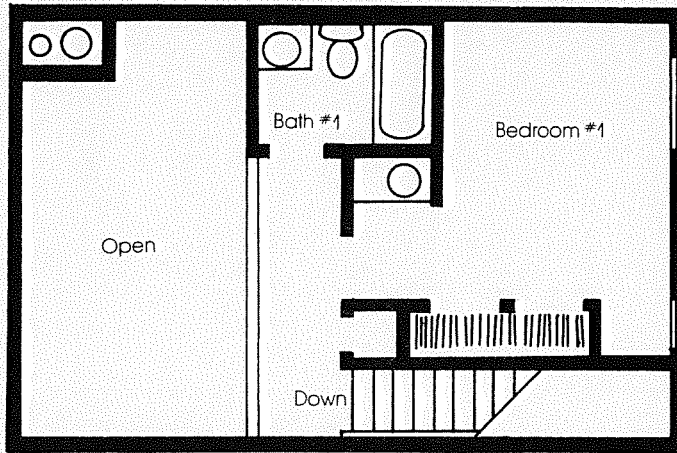

2 BEDROOM 2 BATH UNIT

Gold Bend

Floor Area: 1,019 sq. ft.
Deck Area: 205 sq. ft.
Total Area: 1,224 sq. ft.

Second Floor

First Floor

4 BEDROOM 2 BATH UNIT

Location: Aspen Grove and Gold Bend Clusters

Levels: Three

Third Floor

Second Floor

First Floor

2 BEDROOM 1 BATH UNIT

Floor Area: 966 sq. ft.
Deck Area: 207 sq. ft.
Total Area: 1,173 sq. ft.

Second Floor

First Floor

3 BEDROOM 2 BATH UNIT

Floor Area: 1,270 sq. ft.
Deck Area: 207 sq. ft.
Total Area: 1,477 sq. ft.

Third Floor

Second Floor

First Floor