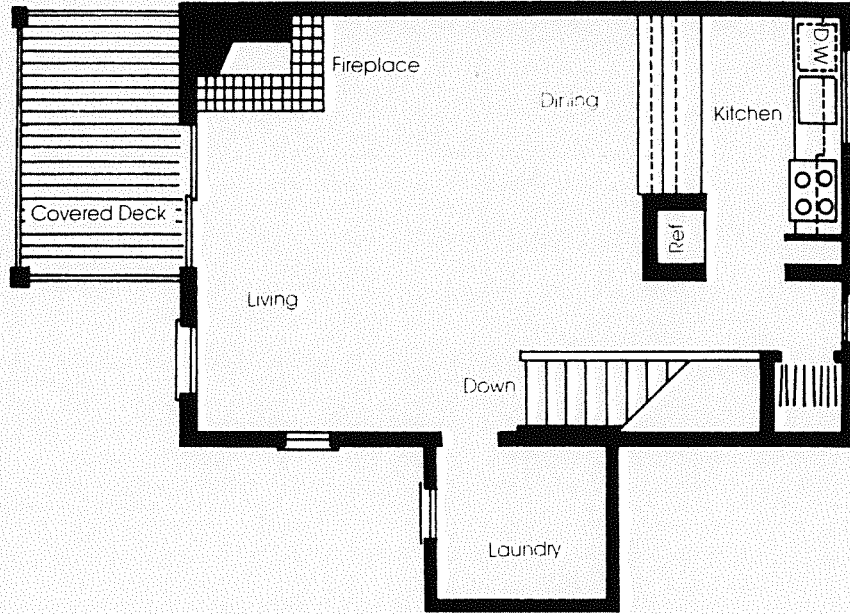

2 BEDROOM 2 BATH UNIT

Gold Bend

Floor Area: 1,019 sq. ft.
Deck Area: 205 sq. ft.
Total Area: 1,224 sq. ft.

Second Floor

First Floor

4 BEDROOM 2 BATH UNIT

Location: Aspen Grove and Gold Bend Clusters

Levels: Three

Third Floor

Second Floor

First Floor

2 BEDROOM 1 BATH UNIT

Floor Area: 966 sq. ft.
Deck Area: 207 sq. ft.
Total Area: 1,173 sq. ft.

Second Floor

First Floor

3 BEDROOM 2 BATH UNIT

Floor Area: 1,270 sq. ft.
Deck Area: 207 sq. ft.
Total Area: 1,477 sq. ft.

Third Floor

Second Floor

First Floor